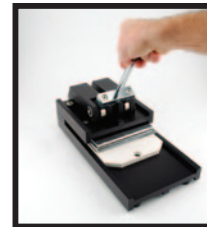

3. Pull handle down far enough to hear the cut.