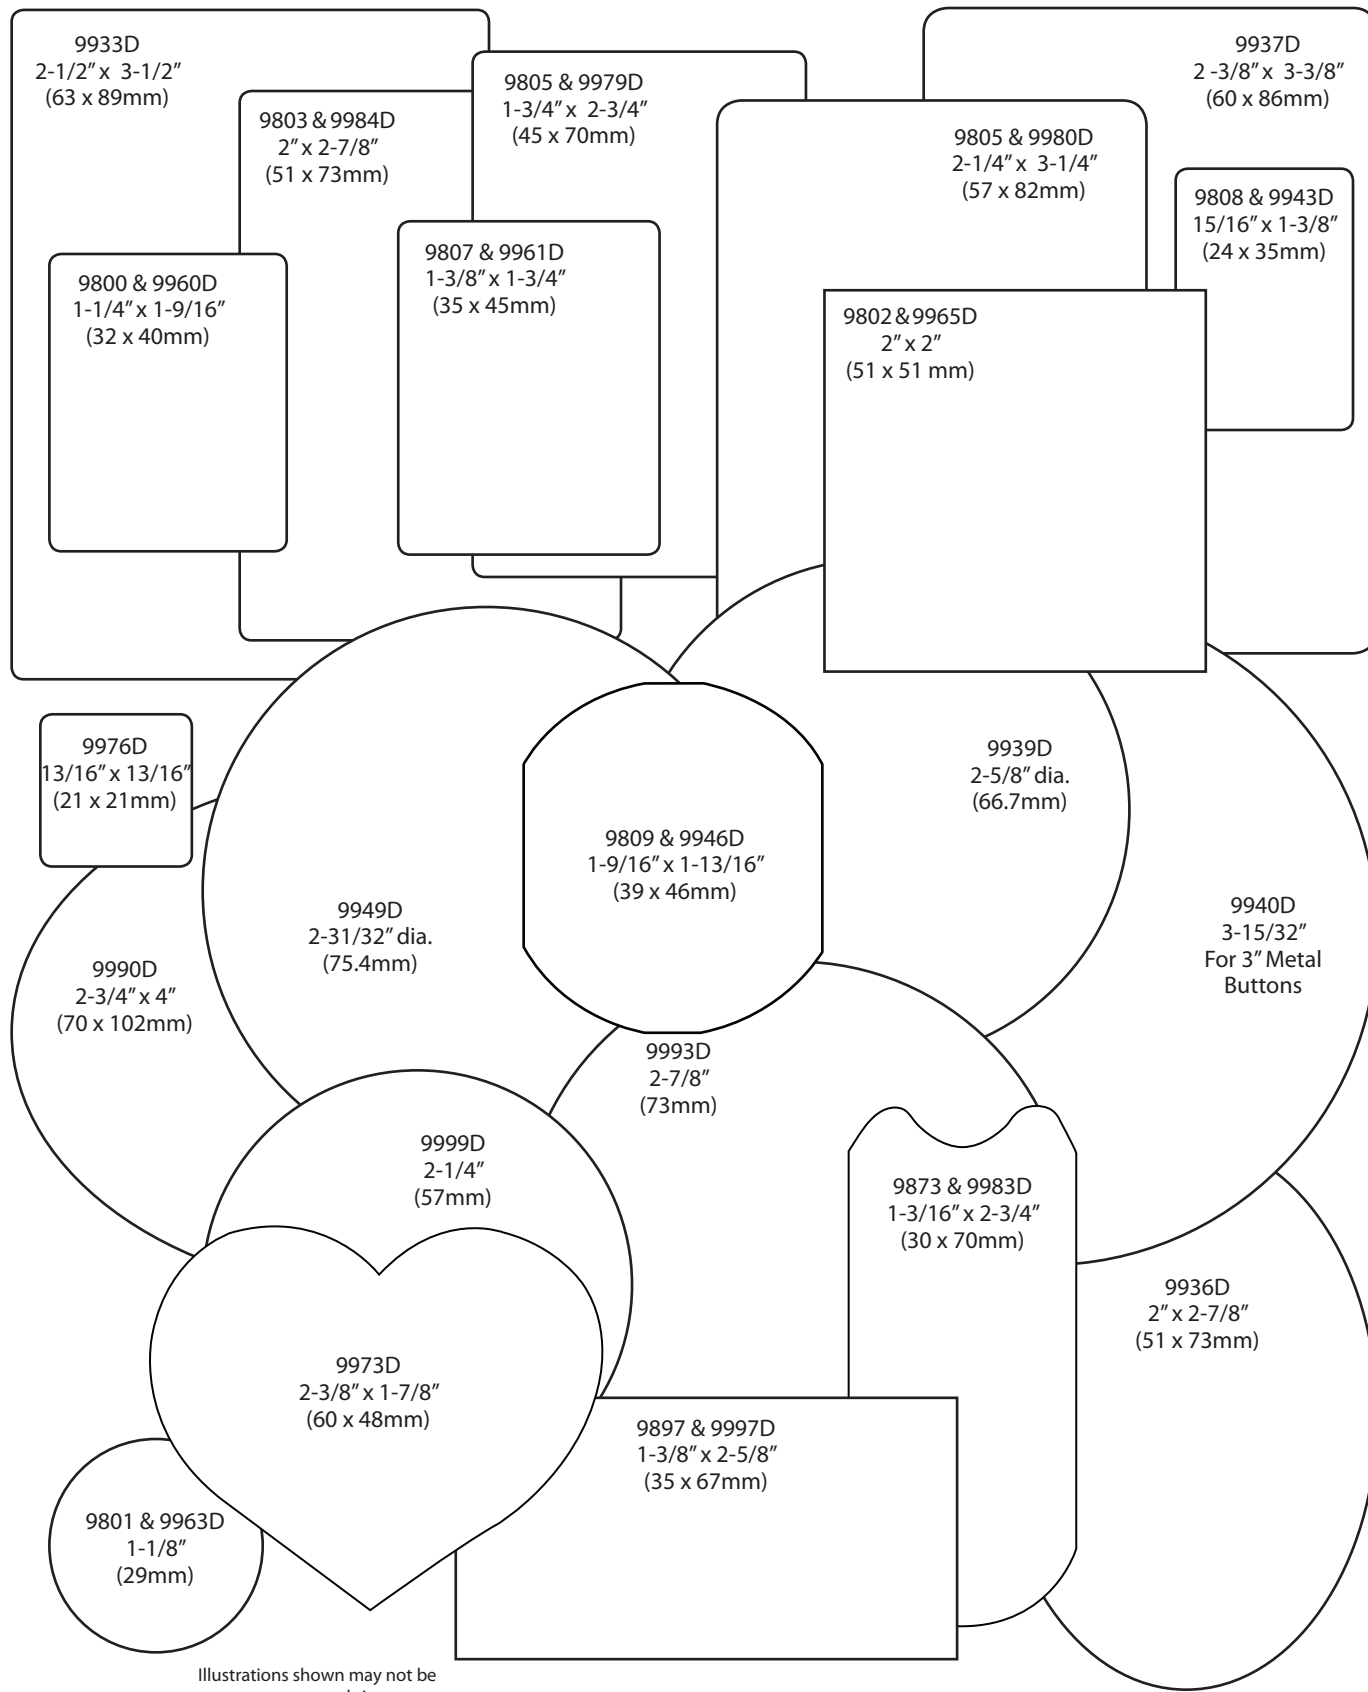

Illustrations shown may not be true to actual size.

HandHeldPunchesnotrecommendedforusewithSonyIDPhotoPaper,anyinstantpackfilm,magneticmaterialormultiplephotos.APEARANCEOF CUTTERSANDPUNCHESMAYVARYFROMONES SHOWN DUE TO MODEL UPDATES AND CHANGES.