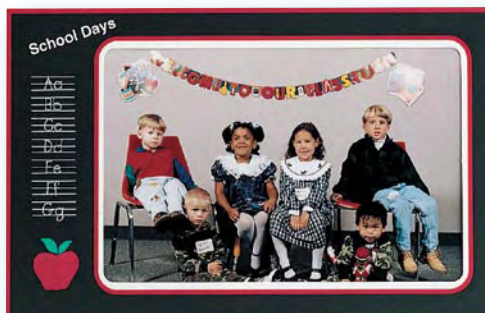

C. **Apple Easel**

D. **Apple Memory Mate**

E. **Elementary Memory Mate**

G. **School Days**

F. **School Days Easel**

A. **New!** My School Folder

Side loading with autograph area on back cover

SIZE: 7 x 5 (9-1/4 x 8-3/8 outside size folded)