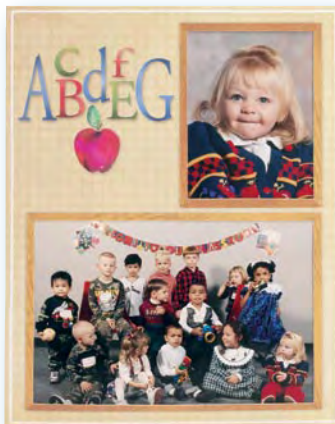

- Side loading
- Pop-out easel
- Rear autograph area

My Class Photo

COLOR: Black
SIZE: 7x5

- Bottom loading
- Pop-out easel
- Rear autograph area

Key Chain Tags

COLOR: Clear
SIZE: 2 1/2x3 1/2

- Perfect for trading cards, wallet photos and more!

BC-000

BC-000

BC-700

BC-000

BC-600

memory mates

A. **New!** My School Folder

B. **New!** My School Easel

C. **Apple Easel**

D. **Apple Memory Mate**

E. **Elementary Memory Mate**

G. **School Days**

F. **School Days Easel**

A. **New!** My School Folder

Side loading with autograph area on back cover

SIZE: 7 x 5 (9-1/4 x 8-3/8 outside size folded)