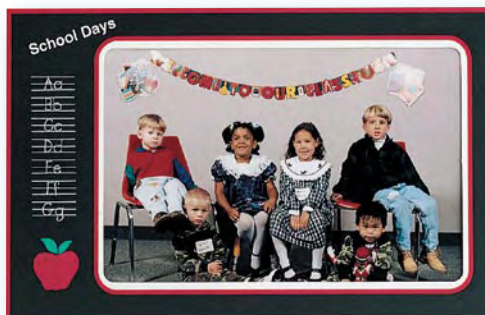

F. **School Days Easel**