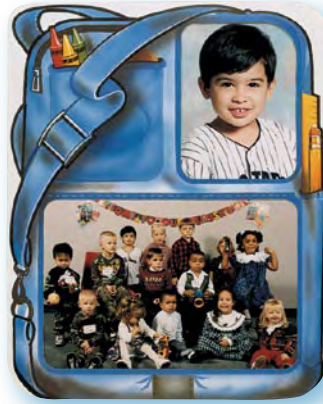

SIZE: 7 x 5 (9 x 5-3/4 outside size)

COLOR: Multi

G. **School Days**

Pop-out easel back, side loading.

SIZE: 75/35V (8 x 10 outside size)

COLOR: Multi

mounts

memory mates

A. Backpack

Pop-out easel back; side loading.
 SIZE: 75/35V (8 x 10 outside size)
 COLOR: Multi

A. Backpack

B. Big Bus

Pop-out easel back; side loading.
 SIZE: 75/35H (14-3/4 x 8-5/16 outside size)
 COLOR: Multi