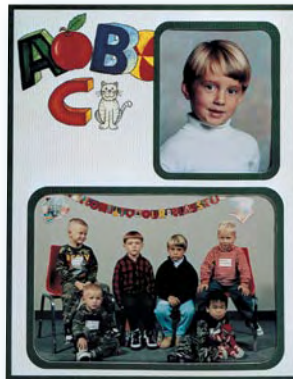

B. Big Bus

C. Big Bus Easel

Pop-out easel back; bottom loading.
 SIZE: 7 x 5 (9-7/8 x 7-5/16 outside size)
 COLOR: Multi

C. Big Bus Easel

D. ABC

Waffle stock; pop-out easel back; side loading.
 SIZE: 75/35V (8 x 10 outside size)
 COLOR: Multi