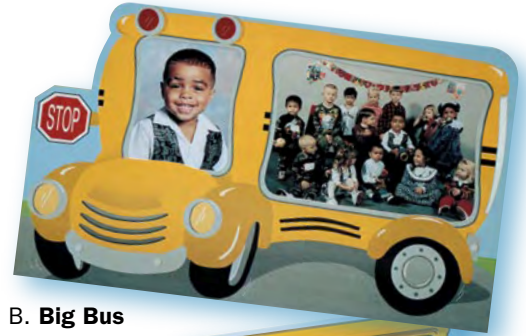

Pop-out easel back; side loading.

SIZE: 7 5/35V (8 x 10 outside size);

COLOR: Multi

F. **School Days Easel**

Pop-out easel back; bottom loading.

SIZE: 7 x 5 (9 x 5-3/4 outside size)

COLOR: Multi

G. **School Days**

Pop-out easel back, side loading.

SIZE: 7 5/35V (8 x 10 outside size)

COLOR: Multi

mounts

memory mates

A. Backpack

Pop-out easel back; side loading.
 SIZE: 75/35V (8 x 10 outside size)
 COLOR: Multi

A. Backpack

B. Big Bus

Pop-out easel back; side loading.
 SIZE: 75/35H (14-3/4 x 8-5/16 outside size)
 COLOR: Multi

B. Big Bus

C. Big Bus Easel

Pop-out easel back; bottom loading.
 SIZE: 7 x 5 (9-7/8 x 7-5/16 outside size)
 COLOR: Multi