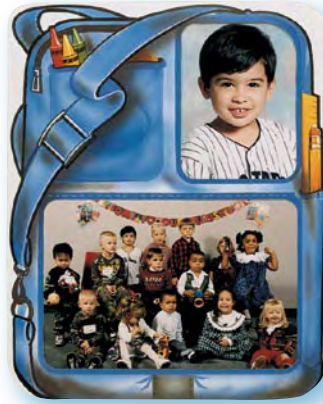

Pop-out easel back; side loading.

SIZE: 7 5/35V (8 x 10 outside size);

COLOR: Multi

F. **School Days Easel**

Pop-out easel back; bottom loading.

SIZE: 7 x 5 (9 x 5-3/4 outside size)

COLOR: Multi

G. **School Days**

Pop-out easel back, side loading.

SIZE: 7 5/35V (8 x 10 outside size)

COLOR: Multi

mounts

memory mates

A. Backpack

Pop-out easel back; side loading.
 SIZE: 75/35V (8 x 10 outside size)
 COLOR: Multi

A. Backpack